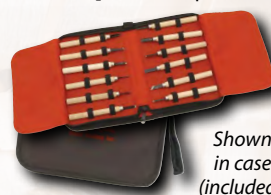

Shown in case (included).