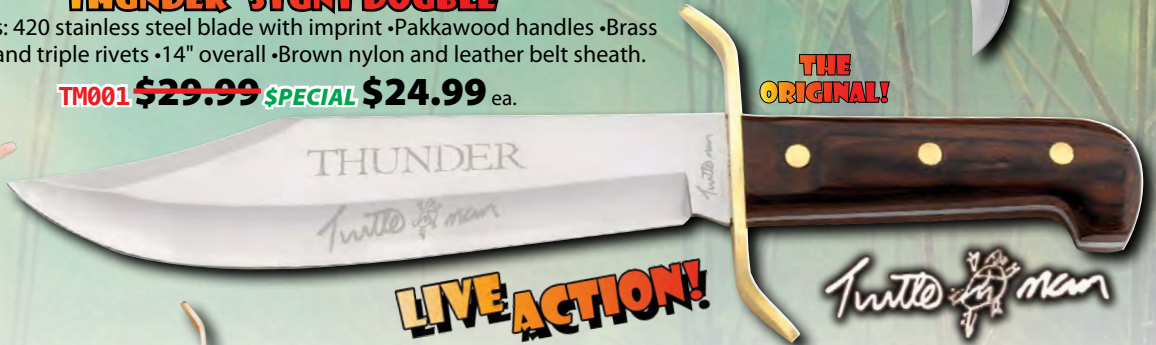

NOW \$19.99 ea.

THUNDER "STUNT DOUBLE"

Features: 420 stainless steel blade with imprint •Pakkawood handles •Brass guard and triple rivets •14" overall •Brown nylon and leather belt sheath.

~~**TM001 \$29.99**~~ **SPECIAL \$24.99** ea.