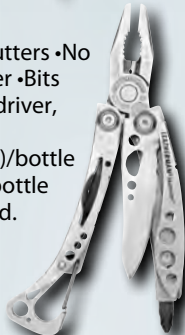

SKELETOOL®

Wire cutters and hard wire cutters • No wire strippers • Large bit driver • Bits included: Phillips #1-2 screwdriver, 3/16" and 1/4" screwdrivers • Carabiner (non load bearing)/bottle opener (no standard can or bottle opener) • Bit storage • 4" closed.

LM830845 $59.95 ea.