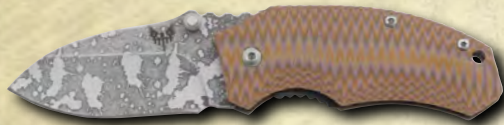

COMBAT READY ASSISTED OPENING FOLDERS

Features: 440A stainless steel blades •Thumb studs •G-10 handles •Pocket clips.

Squint Linerlock- Acid washed blade •Thumb ridges •Multicolor handles •Lanyard hole •3-1/4" closed.

CBR351 $7.99 ea.