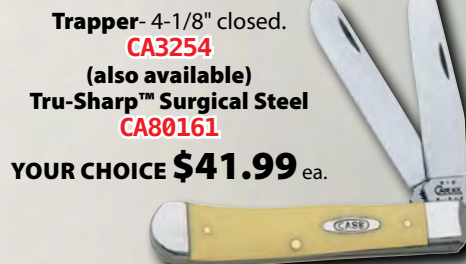

CA120
$48.99 ea.

YOUR CHOICE $34.99 ea.

Trapper - 4-1/8" closed. CA3254

(also available) **Tru-Sharp™ Surgical Steel CA80161**

YOUR CHOICE $41.99 ea.

CA70418 **$44.99** ea.