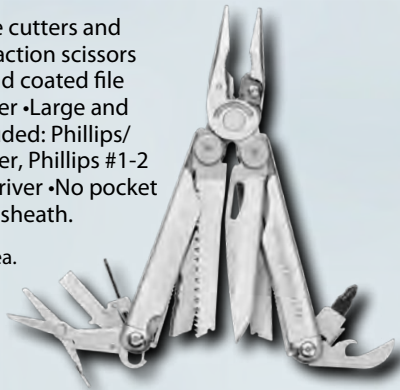

Features (except where noted): 100% stainless steel construction • 420 HC stainless steel blades • Needle-nose/regular pliers • Wire strippers • Can openers • Bottle openers • Pocket clips • Outside accessible components • 25 year warranty.

WAVE+

Premium replaceable wire cutters and hard wire cutters • Spring action scissors • Wood/metal file • Diamond coated file • Medium screwdriver • Ruler • Large and small bit drivers • Bits included: Phillips/flat tip eyeglass screwdriver, Phillips #1-2 screwdriver, 3/16" screwdriver • No pocket clip • 4" closed • Nylon belt sheath.

LM832531 $99.95 ea.