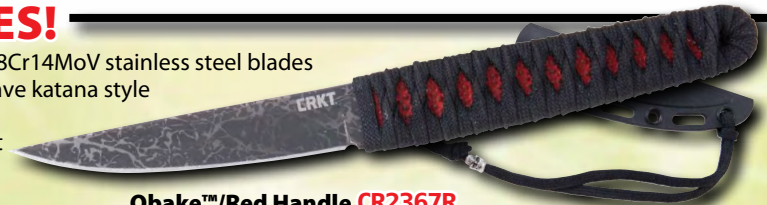

Obake™/Red Handle CR2367R