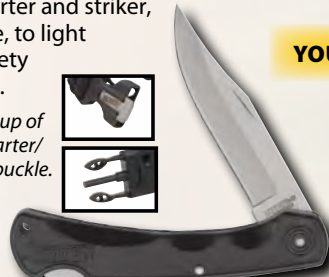

Close-up of fire starter/striker buckle.