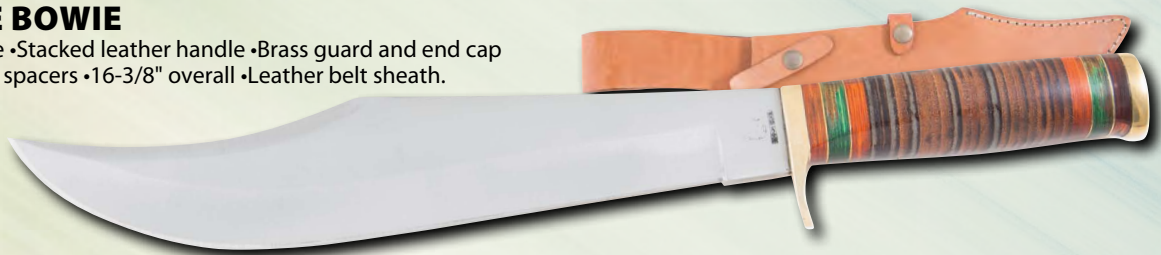

RR1639 **\$24.99** ea.

GREY BONE HUNTING KNIVES

Features: Stainless steel blades • Full tangs • Wormgroove jiggled grey bone handles • Brass throats and rivets • Lanyard holes • Leather belt sheaths.

ROUGH RIDER