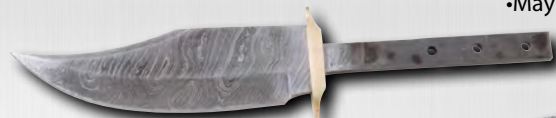

6" Trailing Point Skinner- Push tang.

BL105 $21.99 ea.