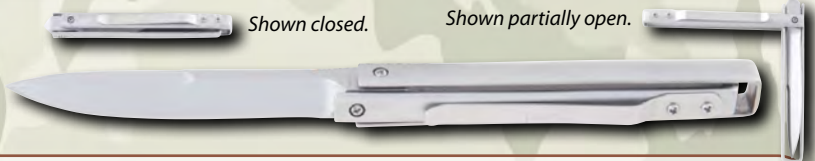

BENCHMARK® PARATROOPER FOLDER

Features: 440A stainless steel blade •Matte finish stainless steel construction •Pocket clip •4-3/4" closed.

BMK116 $9.99 ea.

Cannot be sold in CA or MA.

Benchmark
QUALITY KNIVES SINCE 1978

Shown closed.

Shown partially open.

RR