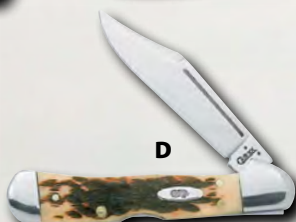

CASE® AMBER BONE POCKETKNIVES

All feature (except where noted): Tru-Sharp™ surgical steel blades •Jigged amber bone handles •Brass pins and liners •Nickel silver bolsters and shields.

Shown dissembled.

Hobo® Knife- Stainless steel fork and spoon •Nickel silver pins and liners •4-1/8" closed.

CA052 $89.99 ea. (also available)

Hobo® Leather Sheath **CA1049 $7.99** ea.

Enlarged to show detail.