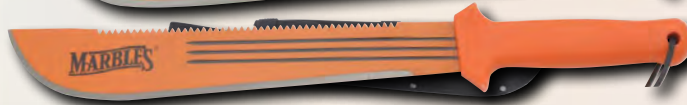

14" - 21" overall. MR393 $14.99 ea.