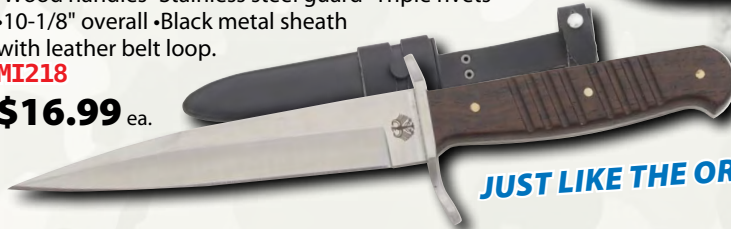

MI211 \$14.99 ea.

Trench Knife- Features: Stainless steel blade •Full tang •Wood handles •Stainless steel guard •Triple rivets •10-1/8" overall •Black metal sheath with leather belt loop.

MI218

\$16.99 ea.