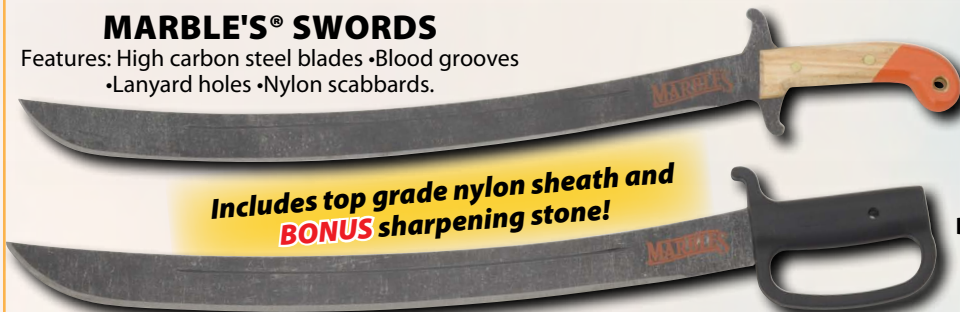

MR826 \$19.99 ea.

MARBLE'S® #3 SAFETY AXE

The classic, innovative design first introduced by Webster L. Marble with a modern take. We think Webster would approve. Features: Stainless steel axe head • Black composition handle and folding edge cover work together for safety and convenience • Texturing on handle for a sure grip • 11-1/2" overall • Head measures 4-5/8" x 2-1/2".

MR003

\$34.99 ea.

A modern take on a classic design!

Shown with edge cover in use.

MARBLE'S® TACTICAL/SURVIVAL SHOVEL WITH SHEATH

Shovel features: Black and orange coated tool steel blade with a smooth edge, a sawtooth edge, and slightly sharpened leading edge • Wood shaft with cord wrap • Impact resistant orange synthetic handle • 26-1/2" overall. **Sheath features:** Sewn and riveted, heavy duty nylon construction • (3) utility pockets • Sharpening stone • Fits belt to 2-3/4" wide.

MARBLE'S®

Paracord wrapped shaft.

Sawtooth edge.

MR392S \$19.99 per set

MARBLE'S® SWORDS

Features: High carbon steel blades • Blood grooves • Lanyard holes • Nylon scabbards.

Includes top grade nylon sheath and BONUS sharpening stone!

Wood Handle- Blade flares serve as guard • Double brass rivets • Orange coated handle end • 27-1/2" overall. **MR374**

YOUR CHOICE \$19.99 ea.

Heavy/Bulky Items:
Additional shipping
may apply.

Black Composition Handle
Molded D-shaped guard
• 27" overall. **MR375**