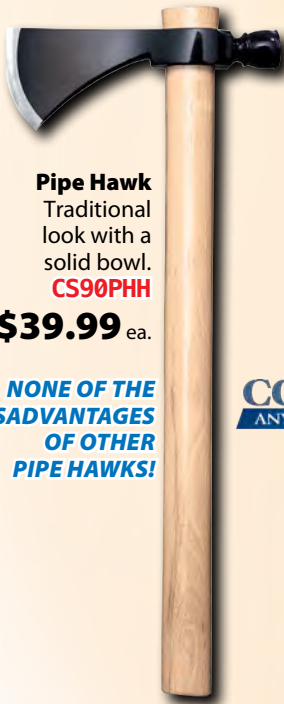

Big Tire Boss- 24" overall. **CS91CTBZ \$24.99** ea. MSRP \$31.99

(also available) **Tire Boss**- 20" overall. **CS91CTAZ \$19.99** ea. MSRP \$26.99

TOMAHAWKS

Precision drop forged and differentially heat treated. This means that cutting edges are fully hardened, while the balance of the heads is left relatively soft to absorb the shock of striking blows. Features: 1055 carbon steel heads • American hickory handles • 22" overall.