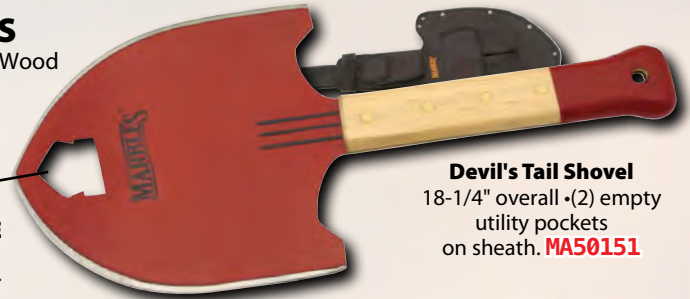

Devil's Tail Shovel
18-1/4" overall • (2) empty utility pockets on sheath. **MA50151**

MARBLE'S® PARACORD SURVIVAL MACHETE

Features: Coated high carbon steel blade • Black wood handles with rubberized grip and paracord wrap • Lanyard hole • 20-1/2" overall • Nylon belt sheath with utility pockets and sharpening stone • Made in El Salvador.

MA12714CAT $12.99 ea.