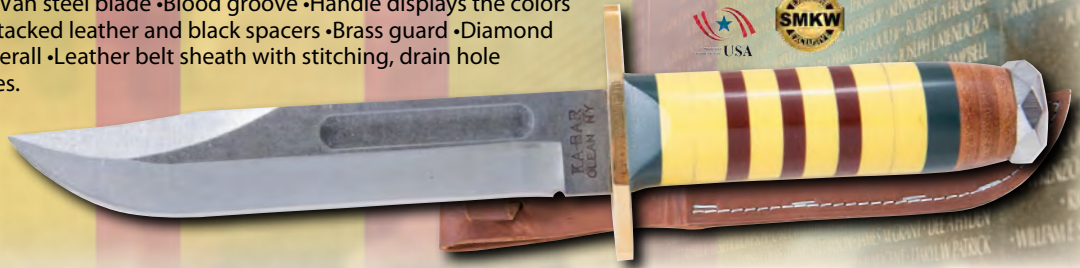

KA-BAR® VIETNAM SERVICE RIBBON FIGHTING KNIFE

Features: Blackwash finish 1095 Cro-Van steel blade • Blood groove • Handle displays the colors of the Vietnam service ribbon with stacked leather and black spacers • Brass guard • Diamond pattern carbon steel end cap • 12" overall • Leather belt sheath with stitching, drain hole and heavy duty reinforcement staples.

KA6406 $289.99 ea.

Reverse tang stamp.

KA-BAR® FIGHTING KNIVES

The knife designed for our troops and carried by the U.S. Armed Forces in World War II.

Features: Epoxy powder coated high 1095 Cro-Van steel blades • Stacked leather handles • Black coated carbon steel guards • Leather sheaths.

USMC- USMC tang stamp • Black coated metal end cap • 11-7/8" overall.

KAUSMC

YOUR CHOICE Reverse tang stamp. **$69.99** ea.

Leather sheath.