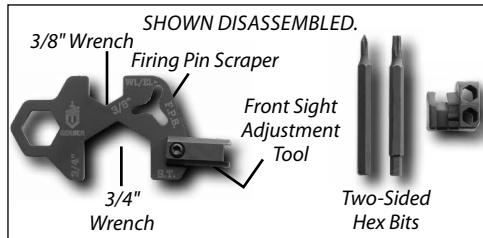

YOUR CHOICE

\$17.99 ea.

Tweezers
store in
handle.

Shown partially open
with tools open.

Black G469

Purple G2937

Green G468

GERBER® SHORT STACK AR-15 MULTITOO

Features: Compatible with multiple AR-15 configurations, including Magpul M-LOK accessories, it is literally on hand when needed •410 stainless steel construction •The three parts are magnetic for easy assembly and to make sure the bits don't get lost •Front sight adjustment tool •Firing pin scraper •Bolt carrier and bolt scraper •Cleaning cable pull-through handle (cable not included) •Buffer tube wrench •4mm wrench/bit driver •7mm wrench for M-LOK fasteners •1/2", 3/8" and 3/4" wrenches •Curved slotted driver •(2) two-sided bits (#0 cross driver, T10, 1/8" hex, 4mm hex) •2-15/16" overall •Weighs only 2.8 ounces.