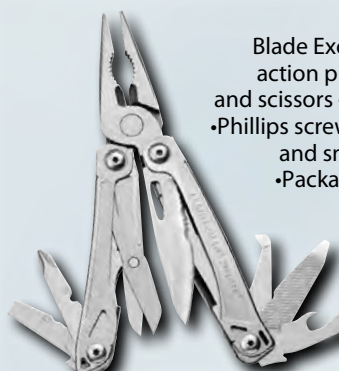

LM831426

\$39.95 ea.

SIDEKICK®

Spring action pliers and wire cutters • Saw • Wood/metal file • Phillips screwdriver • Medium and small screwdrivers • Ruler • No pocket clip • Lanyard ring • Carabiner (non load bearing)/bottle opener (no standard can or bottle opener) • 3-7/8" closed • Nylon belt sheath.