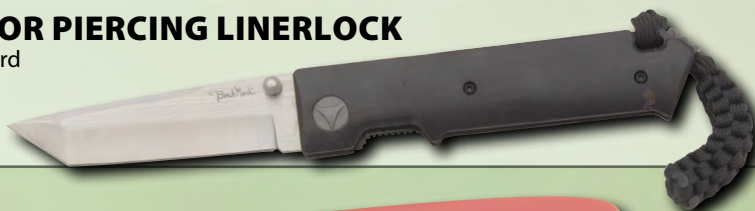

SPECIAL!

YOUR CHOICE \$24.99 ea.

**NO TWO ARE
EXACTLY ALIKE.**

WHARNCLIFF BLADE

Stainless steel blades
and bolsters.

G. Grooved Natural Bone OF016

H. Stacked Stag OF014

SPECIAL!

YOUR CHOICE

\$12.99 ea.

BENCHMARK® D2 STEEL FEARLESS ARMOR PIERCING LINERLOCK

Features: D2 steel blade • Thumb stud • Dark wood handles • Lanyard hole with braided cord • Pocket clip • 4-3/8" closed.

BMK065 \$16.99 ea.