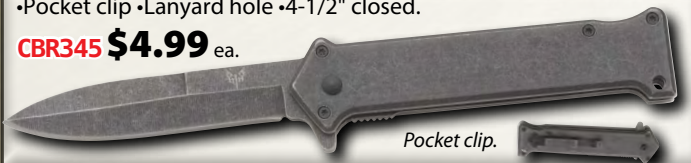

SOLID STEEL STILETTO LINERLOCK

Features: Stonewashed blade, handles and hardware •440A stainless steel blade with flipper •Steel handles •Pocket clip •Lanyard hole •4-1/2" closed.

CBR345 $4.99 ea.

Pocket clip.