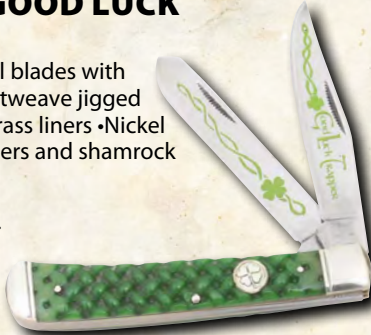

BW CUSTOM GOOD LUCK TRAPPER

Features: Stainless steel blades with embellishments •Basketweave jiggered green bone handles •Brass liners •Nickel silver pins, ringed bolsters and shamrock shield •4-1/8" closed.

BWC30 $14.99 ea.