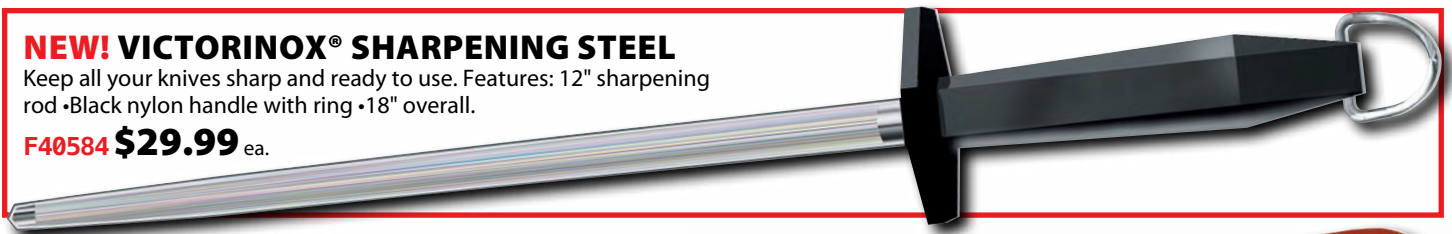

NEW! VICTORINOX® SHARPENING STEEL

Keep all your knives sharp and ready to use. Features: 12" sharpening rod •Black nylon handle with ring •18" overall.

F40584 $29.99 ea.