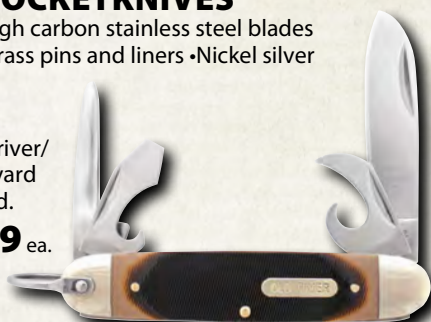

Scout Knife

Can opener • Screwdriver/ cap lifter • Awl • Lanyard bail • 3-3/4" closed.

SCT230T $19.99 ea.