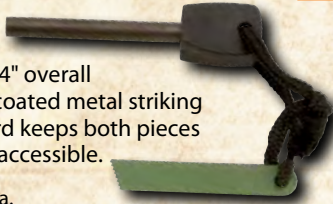

Lanyard- Features: 4" overall striking rod •Green coated metal striking surface •Lanyard cord keeps both pieces together and easily accessible.

EXP22 $5.99 ea.