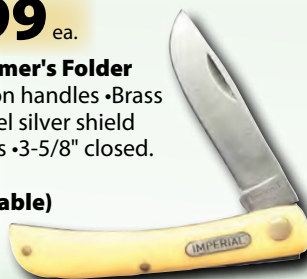

YOUR CHOICE $5.99 ea.

Yellow Farmer's Folder
Composition handles •Brass liners •Nickel silver shield
•No bolsters •3-5/8" closed.
IMPT22Y
(also available)
Black IMPT22