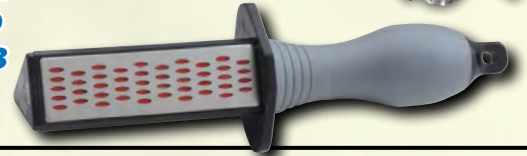

DIAMOND
COATED
ON ALL 3
SIDES!

SR319 \$8.99 ea.

OLD FASHIONED WHETSTONE

Features: Single stone of silica carbide •Non-slip rubber base with suction cups •Balanced and easy to use with any blade material •Lubricate with water •5-3/4" x 2-1/4" x 1".