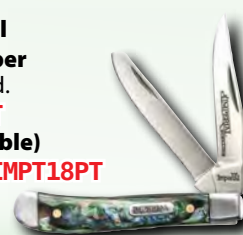

Purple Swirl Small Trapper
2-7/8" closed.
IMPT19PRT
(also available)
Pink Swirl IMPT18PT
Cracked Ice IMPT13