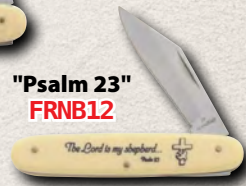

"Ten Commandments" **FRSET812TEN**

Laser engraved box lid.

YOUR CHOICE \$19.99 ea.

"Living Savior" **FR812LS**

Laser engraved box lid.

CHRISTIAN FLAG BARLOW

Features: Stainless steel blades •Clear acrylic handle with full color art insert •Steel pins, liners and ringed, stamped bolsters •3-5/8" closed.

"God Protects" **FRNB1**

YOUR CHOICE \$4.99 ea.

"Our God is an Awesome God" **FRNB10**

"In God We Trust" **FRNB6**

"Matthew 3:17" **FRNB2**

"Psalm 23" **FRNB12**

Zippo LIGHTERS

Amazing Grace
 Brushed Chrome.
ZPAG1
\$16.99 ea.