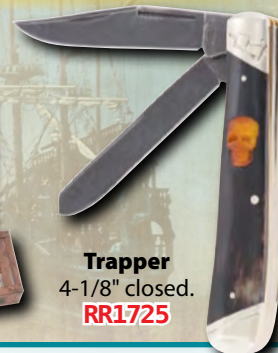

Trapper
4-1/8" closed.
RR1725