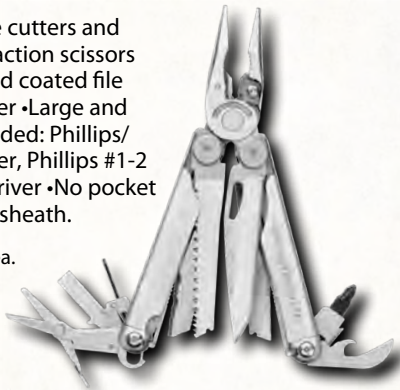

Features (except where noted): 100% stainless steel construction •420 HC stainless steel blades •Needlenose/regular pliers •Wire strippers •Can openers •Bottle openers •Pocket clips •Outside accessible components •25 year warranty.

WAVE+

Premium replaceable wire cutters and hard wire cutters •Spring action scissors •Wood/metal file •Diamond coated file •Medium screwdriver •Ruler •Large and small bit drivers •Bits included: Phillips/flat tip eyeglass screwdriver, Phillips #1-2 screwdriver, 3/16" screwdriver •No pocket clip •4" closed •Nylon belt sheath.

LM832531 $99.95 ea.