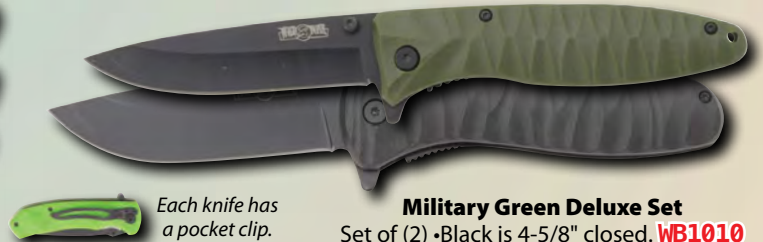

Military Green Deluxe Set
Set of (2) •Black is 4-5/8" closed. **WB1010**

WILD BOAR FIRE CRACKER LINERLOCK/LIGHTER HOLDER

Features: Black coated stainless steel blade with flipper •ASSISTED OPENING •Black aluminum handle backed by a non-removable composition holder for a disposable lighter (not included) •Spring metal pocket clip •2-3/4" closed.

WB1021 $6.99 ea.