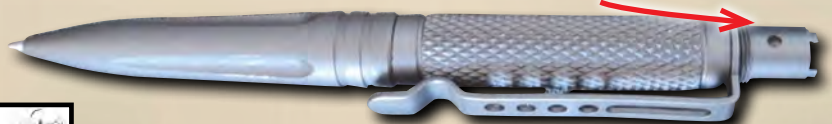

COMBAT READY GINGRICH TACTICAL INNOVATIONS M4 PEN

Combat Ready teamed with Justin Gingrich, the foremost authority on the M-4/M-16 platform to create a dependable tactical pen. Features: Twist action, working ballpoint pen •Grey finish, anodized aluminum casing with gnarled grip •Pocket clip •Four prong stainless steel M-4 sight tool under twist off cap •5-7/8" overall.

4 Prong Stainless Steel Sight Tool!