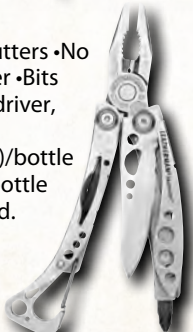

SKELETOOL®

Wire cutters and hard wire cutters •No wire strippers •Large bit driver •Bits included: Phillips #1-2 screwdriver, 3/16" and 1/4" screwdrivers •Carabiner (non load bearing)/bottle opener (no standard can or bottle opener) •Bit storage •4" closed.

LM830845 $59.95 ea.