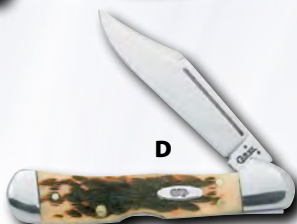

CASE® AMBER BONE POCKETKNIVES

All feature (except where noted): Tru-Sharp™ surgical steel blades •Jigged amber bone handles •Brass pins and liners •Nickel silver bolsters and shields.

Shown dissembled.

Hobo® Knife- Stainless steel fork and spoon
•Nickel silver pins and liners •4-1/8" closed.

CA052 $94.99 ea.

(also available)

Hobo® Leather Sheath

CA1049 $7.99 ea.

Enlarged to show detail.