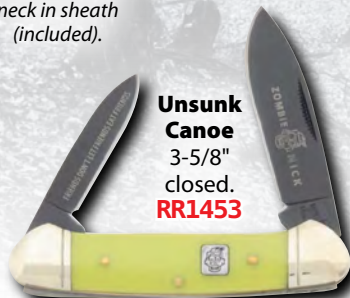

RR1454
\$9.99 ea.

Shown around neck in sheath (included).

YOUR CHOICE
\$9.99 ea.

Undead Trapper
4-1/8" closed.
RR1452

Unsink Canoe
3-5/8" closed.
RR1453

Half-an-Elephant Toenail
4" closed.
RR1455

NICK'S POCKETKNIVES