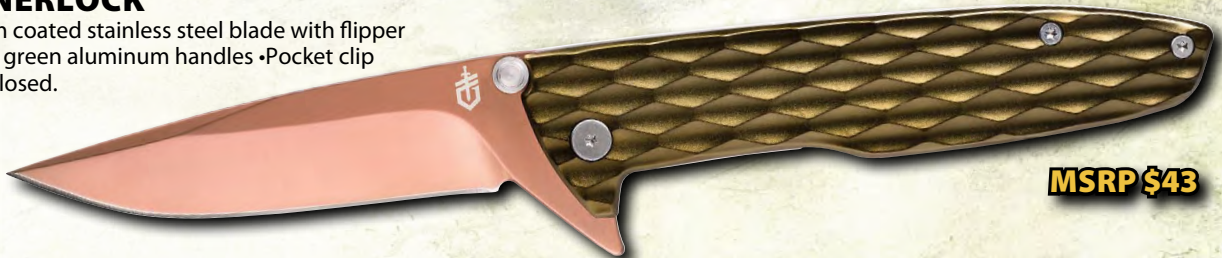

MSRP $43

EVO™ JR. LINERLOCK

Features: Titanium nitride coated 7Cr17MoV stainless steel blade with flipper • Thumb stud • Anodized aluminum handles • Pocket clip • 3-5/8" closed.

G41492N $9.99 ea.