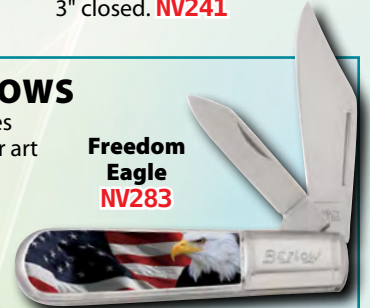

RR1458
\$4.99 ea.

Cattle Ropers
Cowboy designs on front and back •3-1/2" closed.

RR1457
\$5.99 ea.

Back detail.

Back detail.

COLLECTOR BARLOWS

Features: Stainless steel blades
•Acrylic handles with full color art inserts •Steel pins, liners and ringed, embossed bolsters
•3-5/8" closed.

Old Glory
NV278

Freedom Eagle
NV283

Happy Birthday
NV285

YOUR CHOICE
\$4.99 ea.

American Farmer
NV289

Greatest Grandkid
NV286

Cannot be sold in CA or MA

CHECKERED WOOD .45 POCKET PISTOL KNIFE