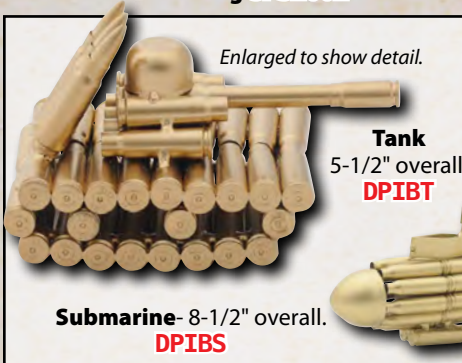

Enlarged to show detail.

Submarine- 8-1/2" overall.
DPIBS

SHELL CASING COLLECTOR MODELS

Unique display pieces for shelf or desk. All feature shell casing construction.

YOUR CHOICE $7.99 ea.
SET OF 5! DPIB5 $34.99 ea.