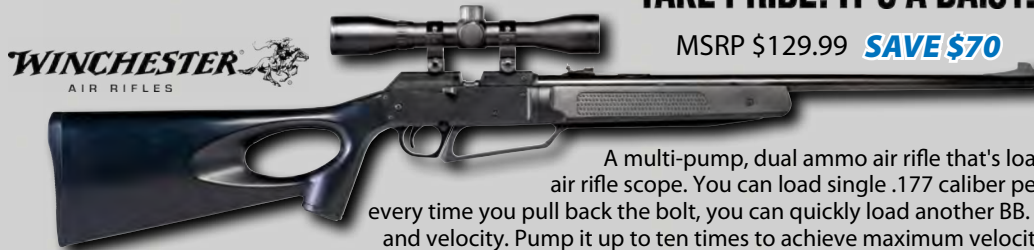

DAISY® REMANUFACTURED BB GUNS

TAKE PRIDE. IT'S A DAISY.

WINCHESTER
AIR RIFLES

MSRP $129.99 **SAVE $70**

Winchester Model 77

A multi-pump, dual ammo air rifle that's loaded with features, including a 4x32 air rifle scope. You can load single .177 caliber pellets or up to 50 BBs in the port and every time you pull back the bolt, you can quickly load another BB. With every pump you'll gain power and velocity. Pump it up to ten times to achieve maximum velocity--up to 800 feet per second! Other features: Rugged, durable, black composite stock and forearm •Rifled steel barrel •Multi-pump pneumatic action •Blade and ramp front sights and adjustable rear sight •Crossbolt trigger block safety •50 shot BB and single shot pellet capacity •Maximum shooting distance of 291 yds. •37.5" overall •Weighs 3.1 lbs.

THESE PIECES ARE NOT TOYS. Recommended for those ages 16 and older with adult supervision.

Heavy/Bulky Item:
Additional shipping
may apply.

R90077402 $59.99 ea.

Buck Model 105

Features: .177 caliber •Smooth bore steel barrel
•TRUGLO® fiber optic front sight •Fixed open rear sight
•Lever cocking spring air action •Safety •Stained solid wood stock •29-7/8" overall •Includes bag of BBs.

R92105603 $19.99 ea.