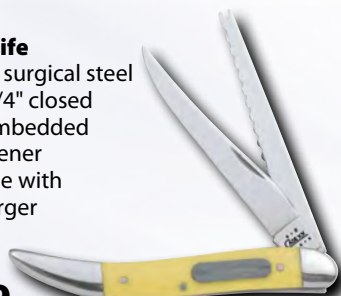

Medium Stockman
3-5/8" closed. CA3318
(also available) **Tru-Sharp™ Surgical Steel CA80035**
YOUR CHOICE \$43.99 ea.

Tribal Lock
Tru-Sharp™ surgical steel blade •Lockback
•4-1/8" closed.

CA80165 **\$54.99** ea.

Medium Stockman
Leather punch
•3-5/8" closed.

CA054 **\$44.99** ea.

Muskrat- 3-7/8" closed.
CA056 **\$43.99** ea.

Tip: Extra care is needed with chrome vanadium. Keep a thin film of oil on the blade to maintain the finish of the steel.

Sod Buster Jr.®- No bolsters or shields •3-5/8" closed. CA032
(also available) **Tru-Sharp™ Surgical Steel CA80032**
YOUR CHOICE \$26.99 ea.

Small Texas Toothpick
3" closed. CA091
\$34.99 ea.

Sod Buster®- No bolsters or shield •4-5/8" closed.
CA038 **\$31.99** ea.

Fishing Knife
Tru-Sharp™ surgical steel blades •4-1/4" closed
•Shield is embedded hook sharpener
•Scaler blade with hook disgorgers
•Clip blade.
CA120
\$51.99 ea.

Peanut- 2-7/8" closed. CA30
(also available) **Tru-Sharp™ Surgical Steel CA80030**
YOUR CHOICE \$35.99 ea.