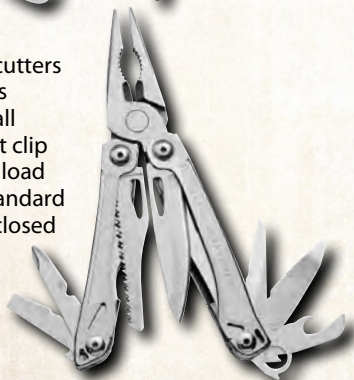

SIDEKICK®

Spring action pliers and wire cutters •Saw •Wood/metal file •Phillips screwdriver •Medium and small screwdrivers •Ruler •No pocket clip •Lanyard ring •Carabiner (non load bearing)/bottle opener (no standard can or bottle opener) •3-7/8" closed •Nylon belt sheath.

LM831429 $49.95 ea.