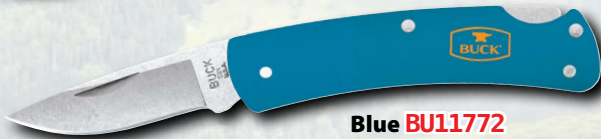

LT- Features: 420 HC stainless steel blade •Glass filled nylon handles •Lanyard hole •4-7/8" closed •Black heavy duty polyester belt sheath.

BU11553 \$26.99 ea.

NEW! BUCK® INERTIA LINERLOCK

Features: 420 HC stainless steel blade with flipper and thumb hole •Assisted opening •Glass filled nylon handles •Discreet deep carry, removable stainless steel pocket clip •4-1/2" closed.

BU11579 \$44.99 ea.

Proudly Made in the USA

NEW! BUCK® ALUMNI LOCKBACKS

Features: Stonewash finish 420 HC stainless steel blades •Anodized aluminum handles •2-7/8" closed.

YOUR CHOICE **\$19.99** ea.

Black **BU11770**

Proudly Made in the USA

Gold **BU11774**

Blue **BU11772**

Grey **BU11776**

BUCK® RIVAL LOCKBACKS

Features: 420 HC stainless steel blades •Thumb studs •Injection molded nylon handles •Removable stainless steel pocket clips.