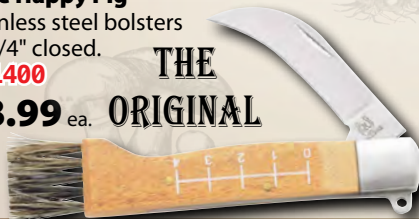

"The Happy Pig"
 Stainless steel bolsters
 •5-1/4" closed.

RR1400 \$8.99 ea. **THE ORIGINAL**

"The Hunting Hammy"
 Ridged spine •Foldout brush •Foldout ruler with 2-1/2" standard and 6.5cm metric marks
 •5-5/8" closed.